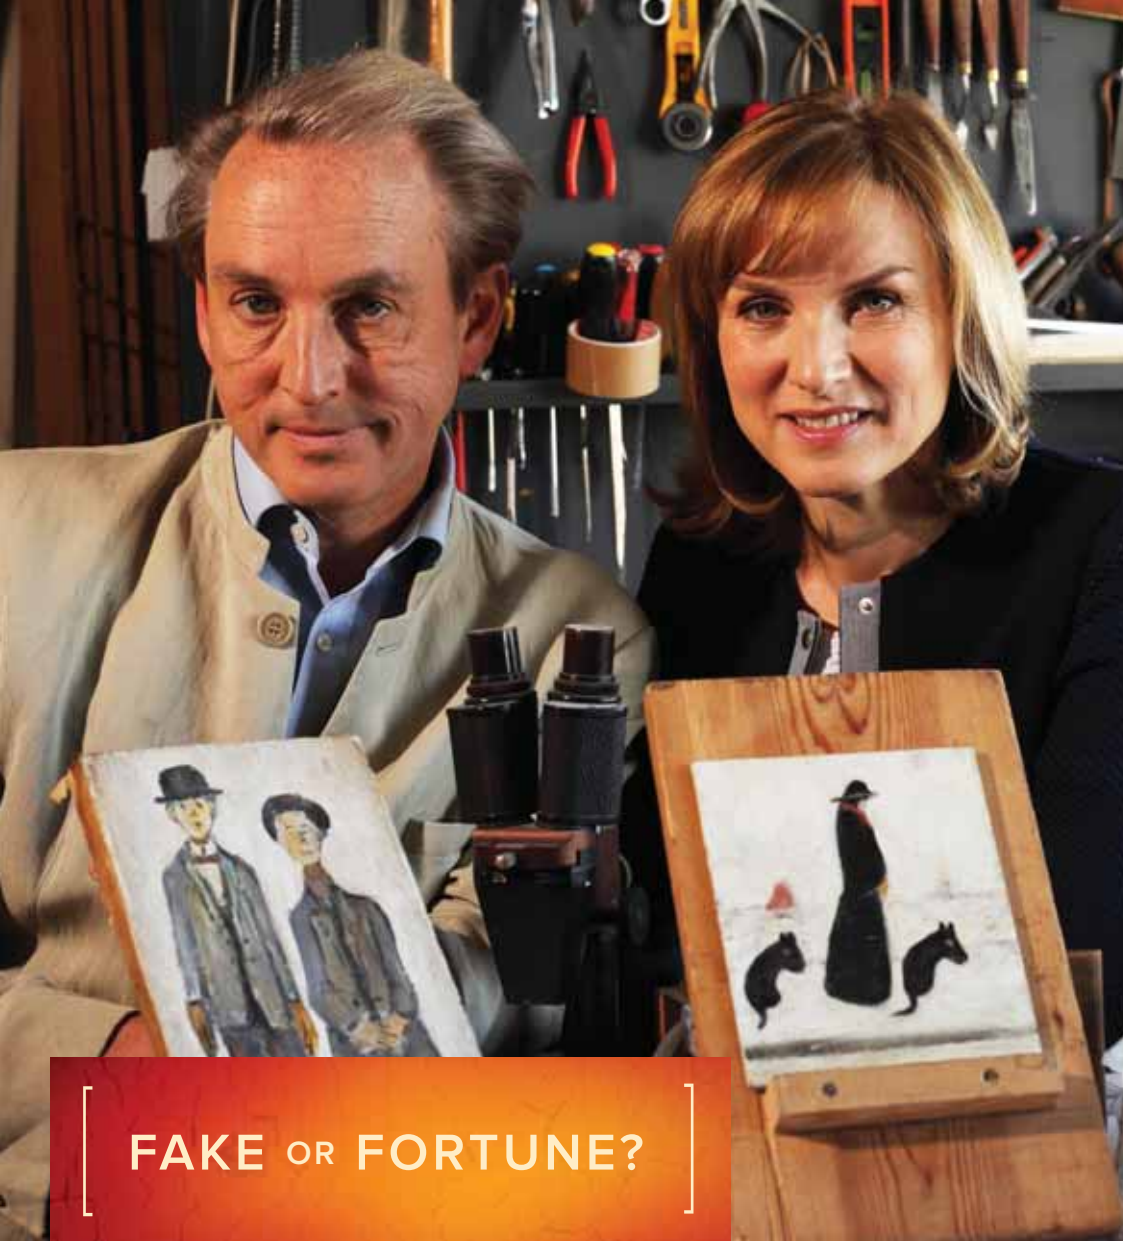

FAKE OR FORTUNE?

Every picture tells a story, but in *Fake or Fortune?* valuable paintings are about to be treated as crime scenes! Beyond the genteel galleries and upmarket auction houses of the art world lies a dimension rarely seen—a darker side of incalculable wealth, social ambition, and sometimes subterfuge. In the fourth season of this engaging mini-series, detective Philip Mould, journalist Fiona Bruce, and a team of scientists investigate a new batch of potential fine art forgeries to reveal compelling tales of lost masterpieces, forgers, and Nazi-looted art. **Airs Wednesday nights, 9 p.m., beginning April 5.**